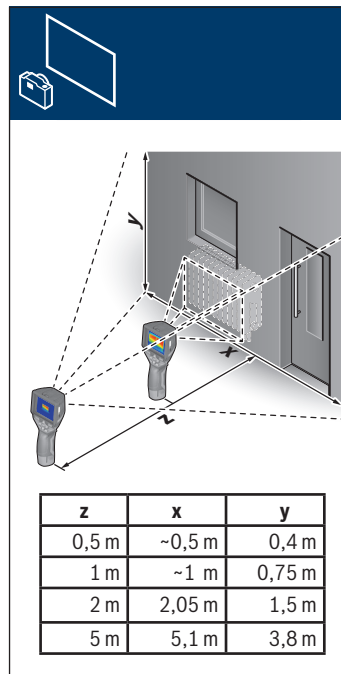

GTC 400 C
Professional

1 609 92A 3RF

Robert Bosch Power Tools GmbH
70538 Stuttgart
GERMANY

www.bosch-pt.com

1 609 92A 3RF (2017.06) T/2

www.bosch-professional.com/gtc

Measuring Master

GET IT ON Google Play